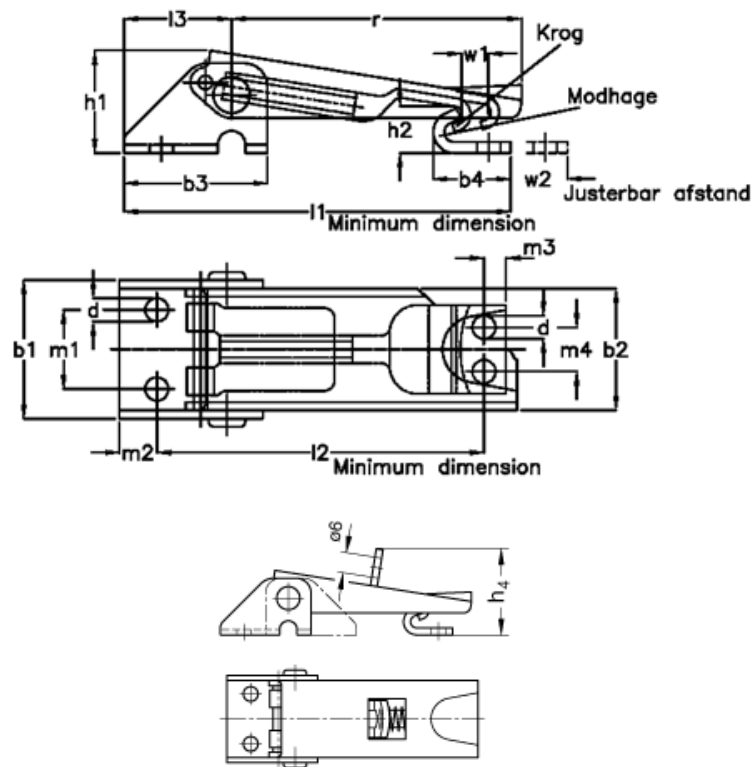

Article number: 20689051

Description: E+G Klee hook clamp  
GN 831-100-SV-NI-2

## Measures

$b_1 = 25.5$	Holding force N = 1000	$r = 51$
$b_2 = 22$	$l_1 = 70$	Size = 100
$b_3 = 26$	$l_2 = 56$	$w_1 = 5.5$
$b_4 = 14$	$l_3 = 19.5$	$w_2$ adjustable range = 12
$d = 4.2$	$m_1 = 14.3$	
$h_1 = 18.5$	$m_2 = 7$	
$h_2 = 8.5$	$m_3 = 4$	
$h_4 = 21.5$	$m_4 = 8$	